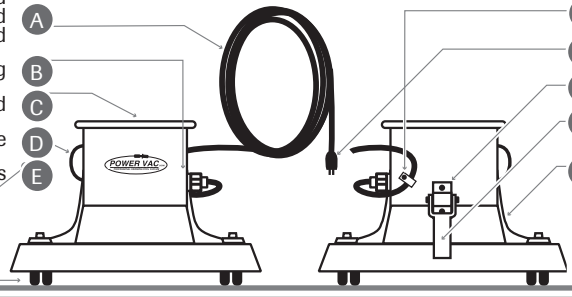

- 005-D-40 \_ 40' floating power cord
- 005-D-60 \_ 60' floating power cord
- 005-D-75 \_ 75' floating power cord
- 108-D \_ compression fitting
- 017-D \_ safety lid
- 016-D \_ carrying handle
- 026-D \_ swivel caster wheels

- F 007-D \_ c-clamp
- G 011-D \_ male power plug
- H 015-A-D \_ nylon handle bracket
- I 009-B-D \_ aluminum handle
- J 013-D-C \_ 2200 base