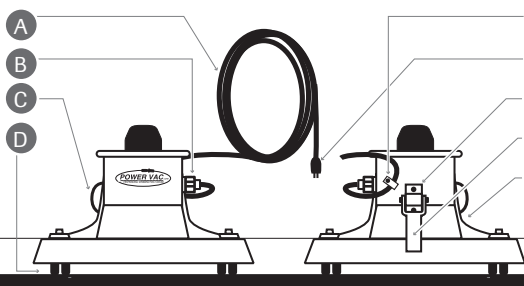

005-D-40 _ 40' floating power cord
 005-D-60 _ 60' floating power cord
 108-D _ compression fitting
 016-D _ carrying handle
 026-D _ swivel caster wheels

E 007-D _ c-clamp
 F 011-D _ male power plug
 G 015-A-D _ nylon handle bracket
 H 009-B-D _ aluminum handle
 I 013-D-A _ 2100 base